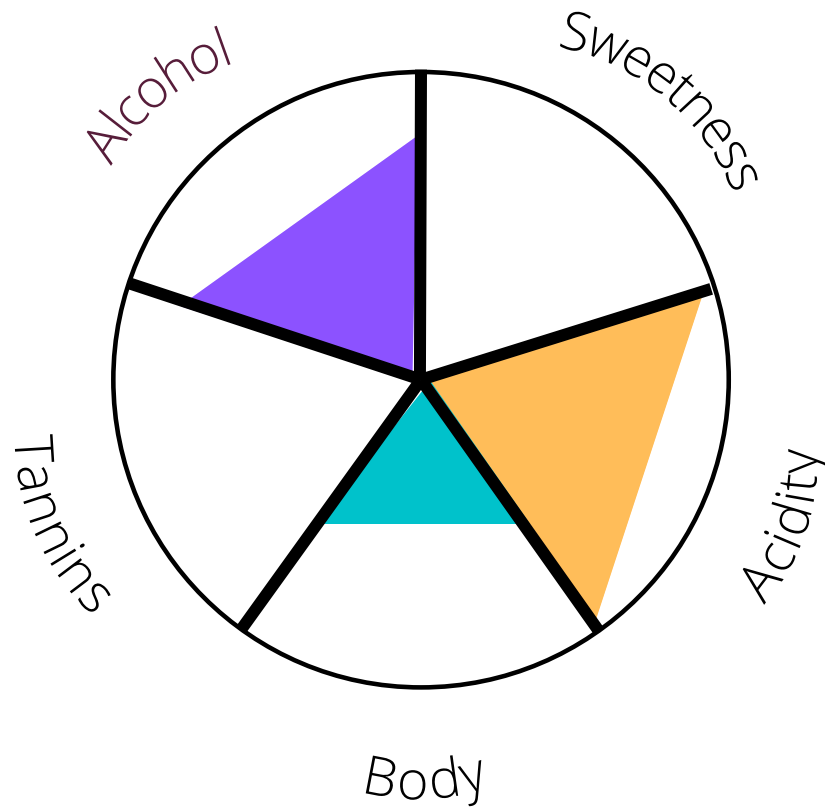

# Galway Rock Rosé

Strawberry

Rose

Citrus Fruits

Composition:  
*Cayuga White*  
*Rougeon*

Pairings:  
*BBQ*  
*Lobster rolls*  
*Fruit salads*